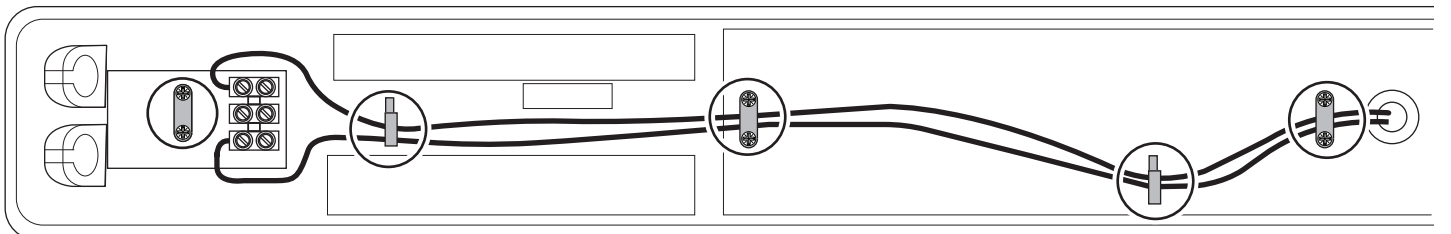

	L(mm)	W(mm)	H(mm)
0047193	1280	65	60
0047194	1280	100	60
0047195	1580	65	60
0047196	1580	100	60

4

0047193/4	12
0047195/6	14

0047193	1x LED Tube (1.2m)	LED T8 G13 1x Max.13.3W
0047194	2x LED Tube (1.2m)	LED T8 G13 2x Max.13.3W
0047195	1x LED Tube (1.5m)	LED T8 G13 1x Max.18W
0047196	2x LED Tube (1.5m)	LED T8 G13 2x Max.18W