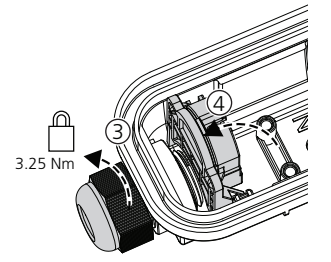

	L(mm)	W(mm)	H(mm)
0047193	1280	65	60
0047194	1280	100	60
0047195	1580	65	60
0047196	1580	100	60

4

0047193/4	12
0047195/6	14

0047193	1x LED Tube (1.2m)	LED T8 G13 1x Max.13.3W
0047194	2x LED Tube (1.2m)	LED T8 G13 2x Max.13.3W
0047195	1x LED Tube (1.5m)	LED T8 G13 1x Max.18W
0047196	2x LED Tube (1.5m)	LED T8 G13 2x Max.18W