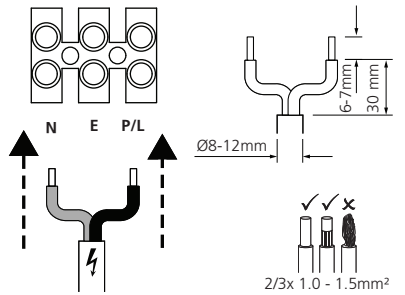

	L(mm)	W(mm)	H(mm)
0047193	1280	65	60
0047194	1280	100	60
0047195	1580	65	60
0047196	1580	100	60

4

0047193/4	12
0047195/6	14

0047193	1x LED Tube (1.2m)	LED T8 G13 1x Max.13.3W
0047194	2x LED Tube (1.2m)	LED T8 G13 2x Max.13.3W
0047195	1x LED Tube (1.5m)	LED T8 G13 1x Max.18W
0047196	2x LED Tube (1.5m)	LED T8 G13 2x Max.18W