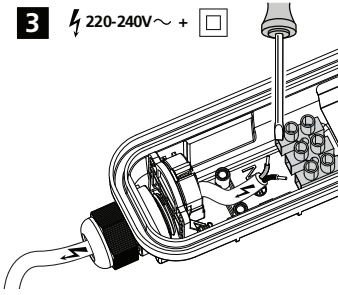

	L(mm)	W(mm)	H(mm)
0047193	1280	65	60
0047194	1280	100	60
0047195	1580	65	60
0047196	1580	100	60

4

0047193/4	12
0047195/6	14

0047193	1x LED Tube (1.2m)	LED T8 G13 1x Max.13.3W
0047194	2x LED Tube (1.2m)	LED T8 G13 2x Max.13.3W
0047195	1x LED Tube (1.5m)	LED T8 G13 1x Max.18W
0047196	2x LED Tube (1.5m)	LED T8 G13 2x Max.18W