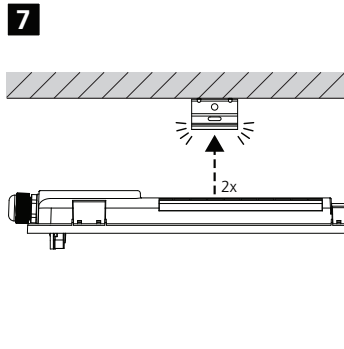

	L(mm)	W(mm)	H(mm)
0047193	1280	65	60
0047194	1280	100	60
0047195	1580	65	60
0047196	1580	100	60

4

0047193/4	12
0047195/6	14

0047193	1x LED Tube (1.2m)	LED T8 G13 1x Max.13.3W
0047194	2x LED Tube (1.2m)	LED T8 G13 2x Max.13.3W
0047195	1x LED Tube (1.5m)	LED T8 G13 1x Max.18W
0047196	2x LED Tube (1.5m)	LED T8 G13 2x Max.18W