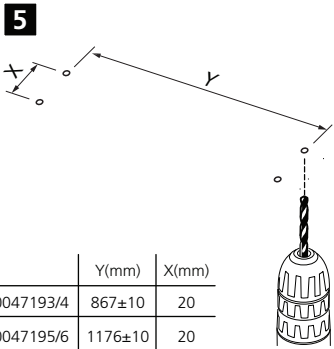

	L(mm)	W(mm)	H(mm)
0047193	1280	65	60
0047194	1280	100	60
0047195	1580	65	60
0047196	1580	100	60

4

0047193/4	12
0047195/6	14

0047193	1x LED Tube (1.2m)	LED T8 G13 1x Max.13.3W
0047194	2x LED Tube (1.2m)	LED T8 G13 2x Max.13.3W
0047195	1x LED Tube (1.5m)	LED T8 G13 1x Max.18W
0047196	2x LED Tube (1.5m)	LED T8 G13 2x Max.18W