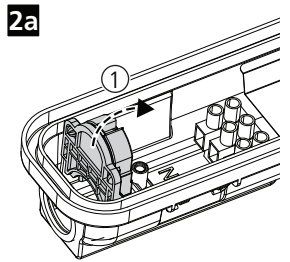

	L(mm)	W(mm)	H(mm)
0047193	1280	65	60
0047194	1280	100	60
0047195	1580	65	60
0047196	1580	100	60

4

0047193/4	12
0047195/6	14

0047193	1x LED Tube (1.2m)	LED T8 G13 1x Max.13.3W
0047194	2x LED Tube (1.2m)	LED T8 G13 2x Max.13.3W
0047195	1x LED Tube (1.5m)	LED T8 G13 1x Max.18W
0047196	2x LED Tube (1.5m)	LED T8 G13 2x Max.18W