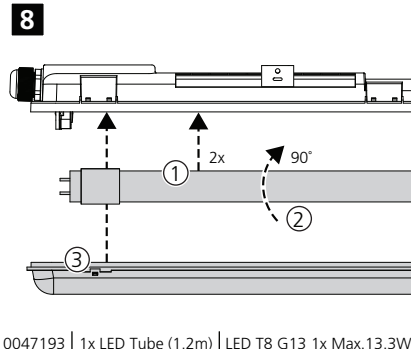

	L(mm)	W(mm)	H(mm)
0047193	1280	65	60
0047194	1280	100	60
0047195	1580	65	60
0047196	1580	100	60

4

0047193/4	12
0047195/6	14

0047193	1x LED Tube (1.2m)	LED T8 G13 1x Max.13.3W
0047194	2x LED Tube (1.2m)	LED T8 G13 2x Max.13.3W
0047195	1x LED Tube (1.5m)	LED T8 G13 1x Max.18W
0047196	2x LED Tube (1.5m)	LED T8 G13 2x Max.18W