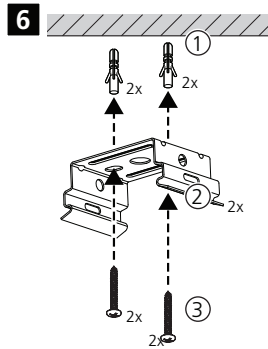

	L(mm)	W(mm)	H(mm)
0047193	1280	65	60
0047194	1280	100	60
0047195	1580	65	60
0047196	1580	100	60

4

0047193/4	12
0047195/6	14

0047193	1x LED Tube (1.2m)	LED T8 G13 1x Max.13.3W
0047194	2x LED Tube (1.2m)	LED T8 G13 2x Max.13.3W
0047195	1x LED Tube (1.5m)	LED T8 G13 1x Max.18W
0047196	2x LED Tube (1.5m)	LED T8 G13 2x Max.18W